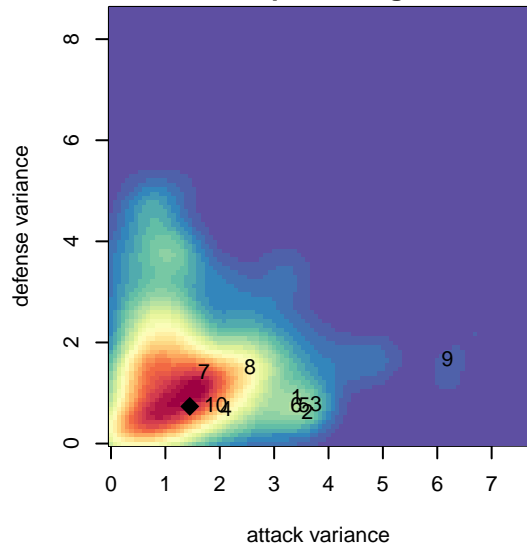

Harbor Premier Green B99

Harbor FC
Gig Harbor, WA
B99 total strength=1592
attack=17.51 defense=13.79
notes= Jarrett 2013

alt names used:

Venues played:
2016 Showcase of Champions U19 Diamond U
2016 Tyee Cup B98-99-00

**attack and defense variance (black dot)
relative to other teams
and top 10 in region**

**attack and defense rating
relative to others at age
and all opponents in last 13 months**

**attack and defense rating
relative to others at age
and all opponents in last 13 months**

Performance relative to 13 month average

Performance relative to 13 month average

Distribution of opponents
 Red = Lose zone, Blue = Win zone, Green = Even
 Black line separates win/lose zones

lot. A=Neither has attack advantage, B=Opponent has both attack and defense advantage, C=Opponent has both attack and defense disadvantage, D=Both have