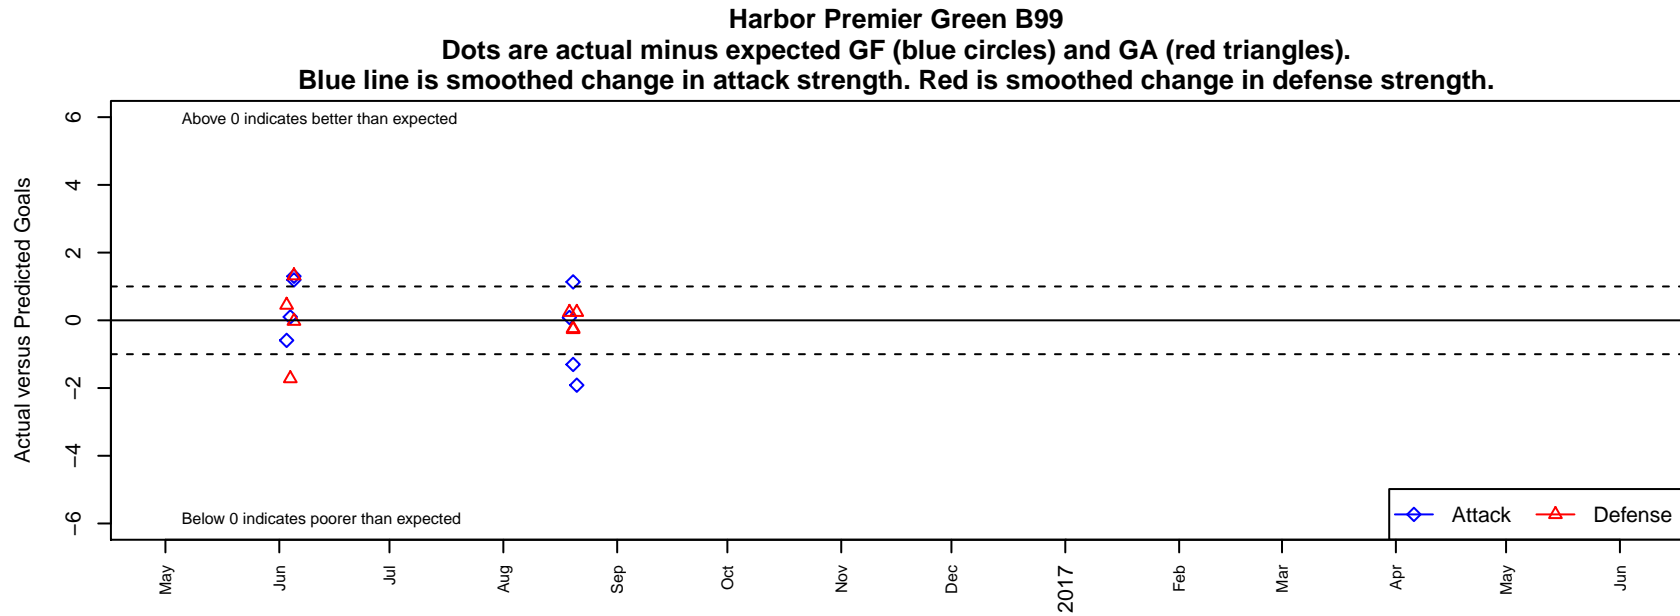

Harbor Premier Green B99

Harbor FC
Gig Harbor, WA
B99 total strength=1592
attack=17.51 defense=13.79
notes= Jarrett 2013

alt names used:

Venues played:
2016 Showcase of Champions U19 Diamond U
2016 Tyee Cup B98-99-00

**attack and defense variance (black dot)
relative to other teams
and top 10 in region**

**attack and defense rating
relative to others at age
and all opponents in last 13 months**

**attack and defense rating
relative to others at age
and all opponents in last 13 months**

Performance relative to 13 month average

Performance relative to 13 month average

Distribution of opponents
 Red = Lose zone, Blue = Win zone, Green = Even
 Black line separates win/lose zones

lot. A=Neither has attack advantage, B=Opponent has both attack and defense advantage, C=Opponent has both attack and defense disadvantage, D=Both have