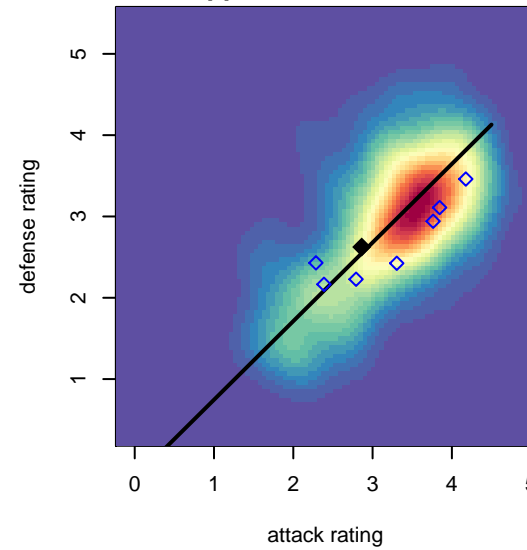

Harbor Premier Green B99

Harbor FC
Gig Harbor, WA
B99 total strength=1592
attack=17.51 defense=13.79
notes= Jarrett 2013

alt names used:

Venues played:
2016 Showcase of Champions U19 Diamond U
2016 Tyee Cup B98-99-00

**attack and defense variance (black dot)
relative to other teams
and top 10 in region**

**attack and defense rating
relative to others at age
and all opponents in last 13 months**

**attack and defense rating
relative to others at age
and all opponents in last 13 months**

Performance relative to 13 month average

Performance relative to 13 month average

Distribution of opponents
 Red = Lose zone, Blue = Win zone, Green = Even
 Black line separates win/lose zones

lot. A=Neither has attack advantage, B=Opponent has both attack and defense advantage, C=Opponent has both attack and defense disadvantage, D=Both have